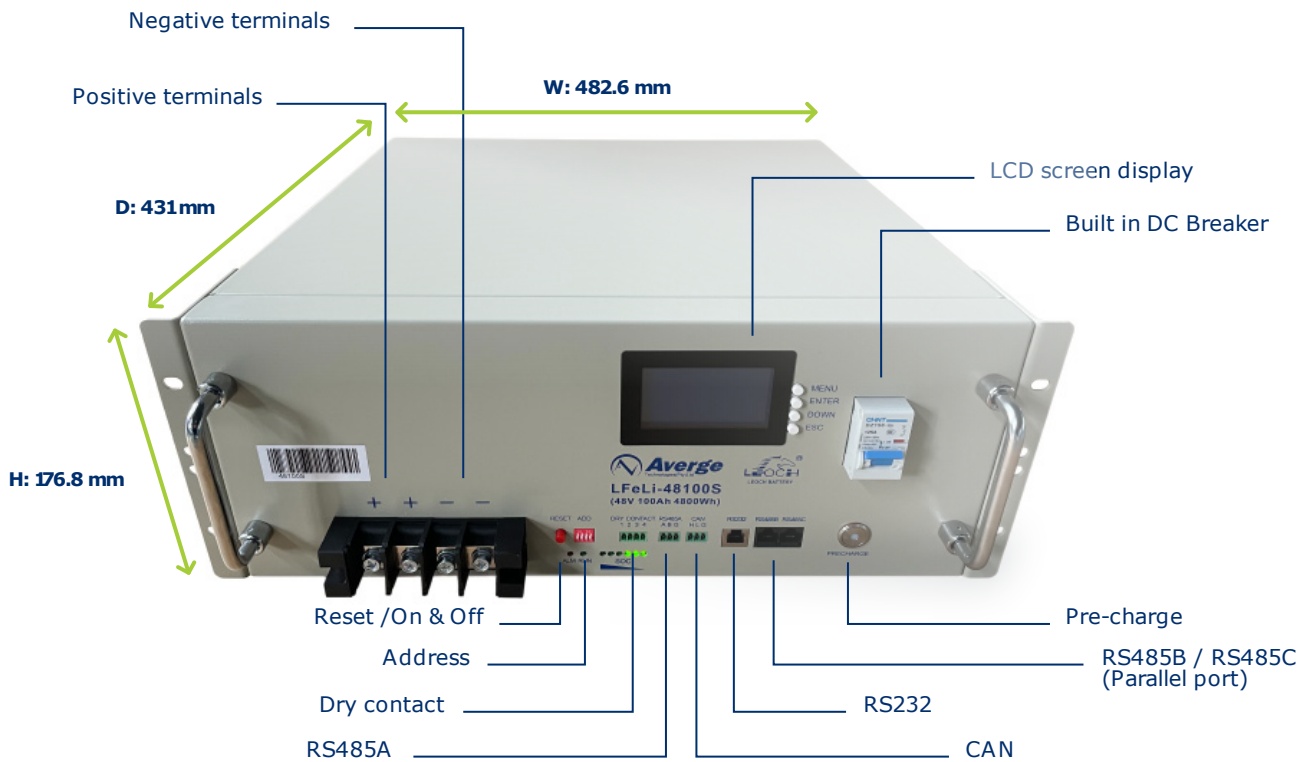

Multi Protocol BMS

Averge Technologies Lithium Battery

6 layer protection function

First life battery

7 years warranty
(3500 - 16 000 cycles)

Soft-start / Pre-charge capability

Multiple active protocols

Specialised DC technical support

COMPATIBILITY

Sunsynk (Deye, Fusion), Victron, Schneider, Phocos, EAST & Various inverters
via CAN & RS485